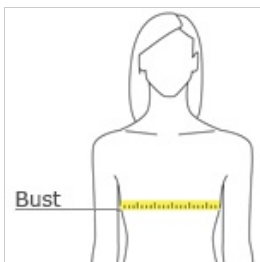

The North Face® Ladies Canyon Flats Stretch Fleece Jacket. NF0A3LHA

A great choice for any excursion, this luxuriously plush jacket has plenty of built-in stretch for maximum movement and comfort.

- 360 g/m2 95/5 polyester/elastane luxe heathered stretch fleece
- Due to different fabric specs, please allow for slight color variations between the Ladies Canyon Flats Stretch Fleece Jacket and the Adult Canyon Flats Fleece Jacket.
- Stretch fleece with a brushed interior for comfort
- Reverse-coil center front zipper
- Raglan sleeves for extra mobility
- Secure-zip hand pockets
- Contrast, high-density The North Face logo heat transfer on left sleeve

front

back

BENEFITS

BREATHABLE: Mid-weight fabrics that help regulate body temperature.

STRETCH: This product contains material with stretch that allows for greater range of mobility. **

CARE INSTRUCTIONS

Machine wash separately on delicate cycle in warm water. Secure and close all zippers, and hook and loop closures before wash. Turn garment inside out. Do not use bleach or softeners. Tumble dry low heat or for best results line dry. Do not iron or dry clean.

HOW TO MEASURE

BUST

With arms down at sides, measure around the upper body, under arms and around the fullest part of the bust.

SIZE CHART

	S	M	L	XL	2XL
Size	4/6	8/10	12/14	16/18	20/22
Bust	35-36	37-38	39-41	42-44	45-47